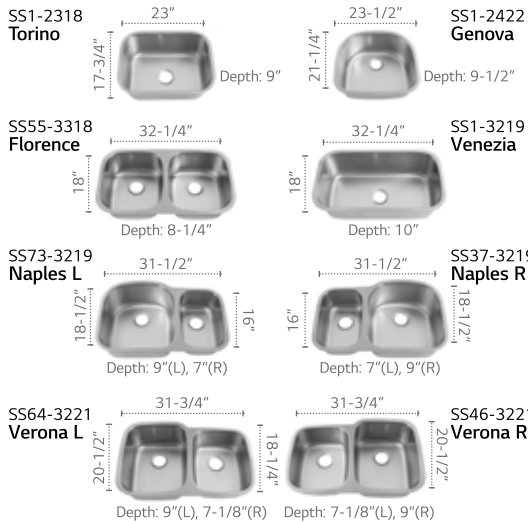

WWW.LGVIATERAUSA.COM

CALL 877.842.8372

*Not all colors are made in USA. USA colors are made of USA and imported parts.
Printed representation of colors may vary from actual samples.
Please view the actual product prior to purchase

©2017 LG Hausys America, Inc. SKU1702VTB

Quartz Surface

Viatera®

MADE IN USA

SKU1702VTB