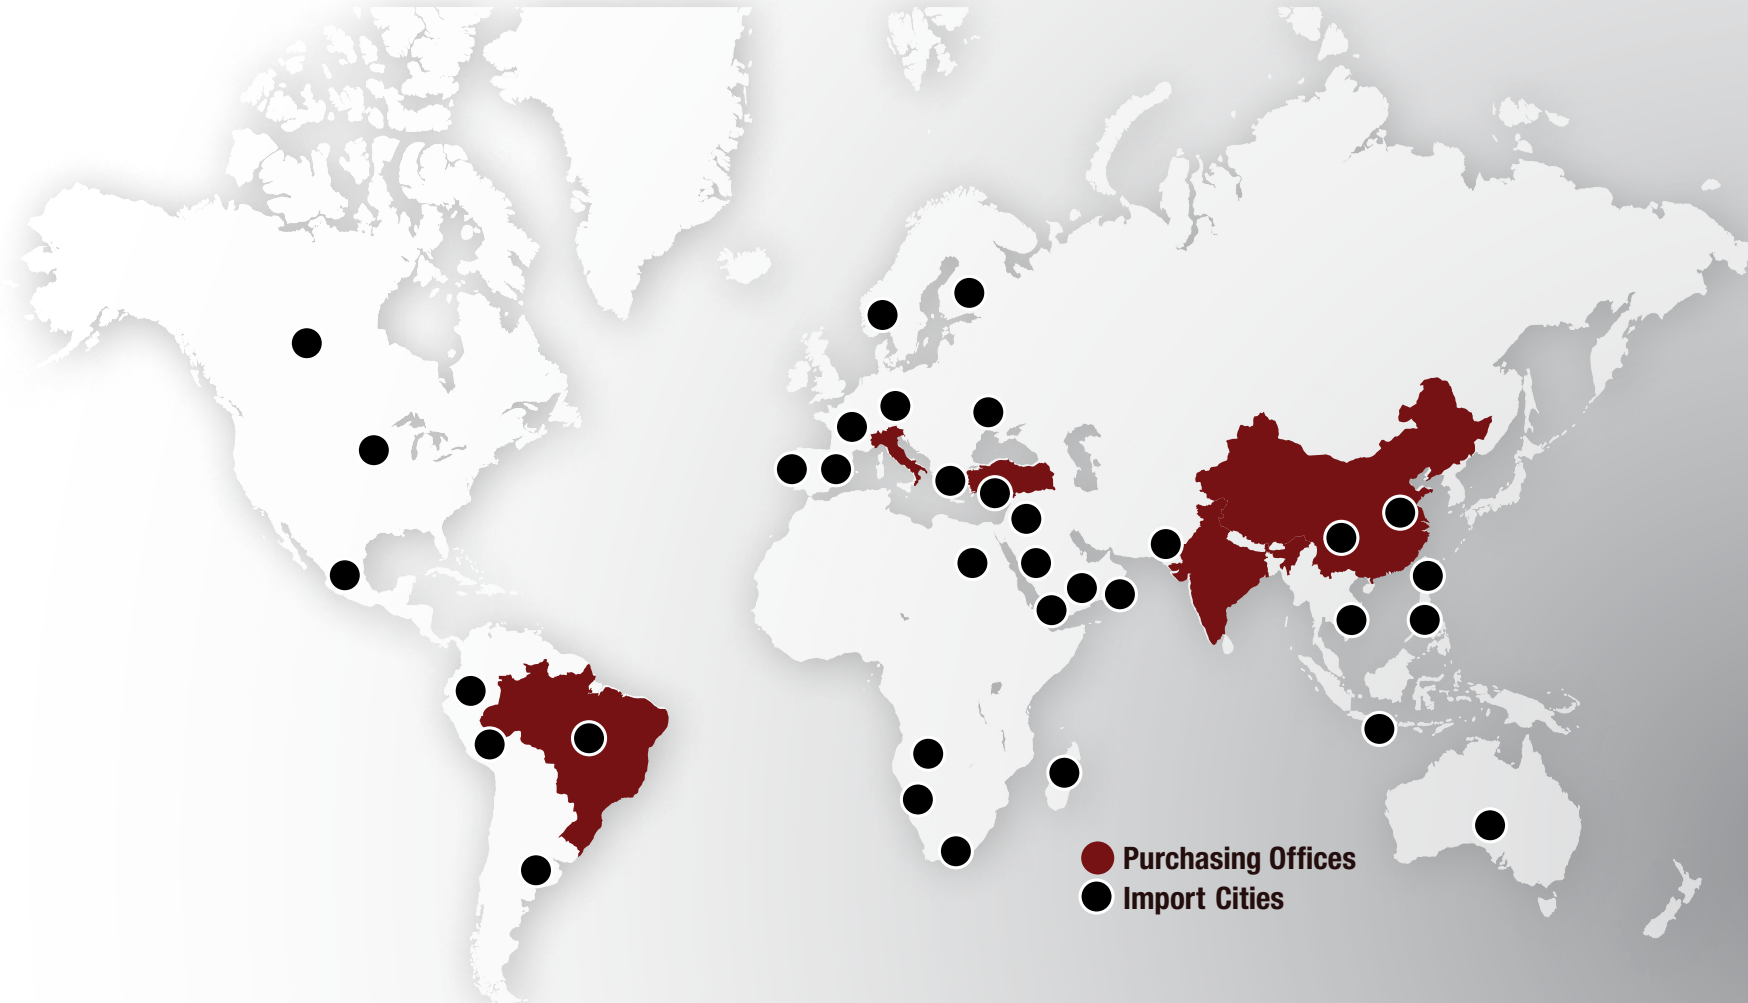

● Purchasing Offices
● Import Cities

GLOBALINFRASTRUCTURE

Founded in 1975, M S International, Inc. is the leading distributor of countertop, flooring, wall-tile, and hardscaping products in the United States and Canada. MSI imports materials from over 36 countries while maintaining purchasing offices in India, Turkey, Brazil, China, and Italy.

Headquartered in Orange, California, MSI's nationwide system of more than 20 state-of-the-art distribution centers is designed for efficiency, making sure the over 38,000 containers we import arrive as expected. Our top priority is providing the highest level of customer service in the industry.

Our worldwide team of over 1,000 employees seeks to provide you with all the tools and information required to promote our products. Our website www.msistone.com contains the most up-to-date information about our products — including detailed images, room scenes, sizes available, and technical specifications.